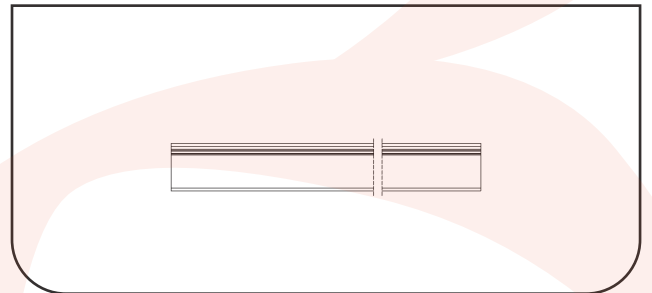

Description

The BIEL RLVN-12/3K Wall Washer is a 12W surface-mounted fixture with COB LED, 40–44 lm/W efficacy, CRI > 80, and multiple CCTs and beam angles. With IP67 protection, 50,000 h lifetime, and SASO 2902 – IECCE certification, it delivers durable and efficient indoor and outdoor architectural lighting.

Model No. : RLVN-12/3K

Product Overview

Family Name	BIEL
Application	Outdoor and Indoor Wall Washer Lighting
Mounting Type	Surface Mounted
Housing	Silicone
Body Color	White
Efficacy	40-44LM/W
Color Rendering Index (CRI)	Ra>80
Color Temperature (CCT)	2700K/3000K / 4000K / 5700K
Ingress protection	67
Optional Beam Angles	20°, 30°, 45°, 60°, 20x45°
Rated Voltage	24V
Frequency	50/60HZ
Displacement Factor	0.9
LED chip Type	COB
Operating Temp	-40-55 °C
Life time	50000H
Warranty	5 Years
Certification	 SASO 2902 - IECCE

Product Specification

Model No.	Power	CCT	Total lumen	Optional Beam Angles
RLVN-12/3K	12W	2700K	480LM	20°, 30°, 45°, 60°, 20x45°
RLVN-12/3K	12W	3000K	500LM	20°, 30°, 45°, 60°, 20x45°
RLVN-12/3K	12W	4000K	530LM	20°, 30°, 45°, 60°, 20x45°
RLVN-12/3K	12W	5700K	530LM	20°, 30°, 45°, 60°, 20x45°