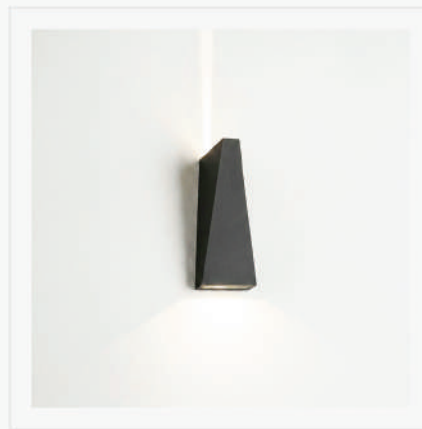

 BEAM ANG 110°
  TIME LIFE 30000H
  IP RAET IP65

CODE NO.	WATT	LIUMEN	CCT
100051	6W	480LM	2700K

 CRI >85
  DIMMER NO
  VOLT AC 220

 BEAM ANG 110°
  TIME LIFE 30000H
  IP RAET IP65

CODE NO.	WATT	LIUMEN	CCT
15038	10W	800LM	3000K