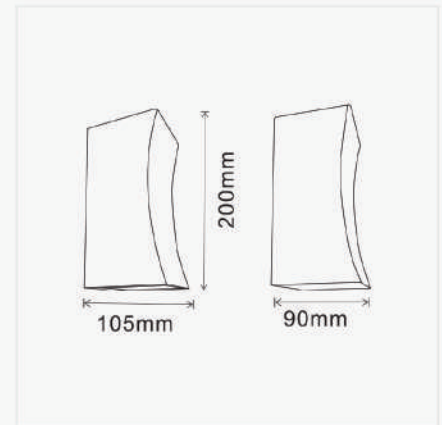

CRI >85
DIMMER NO
VOLT AC 220

BEAM ANG 110°
TIME LIFE 25000H
IP RAET IP65

CODE NO.	WATT	LIUMEN	CCT
10205	14W	1260LM	3000K