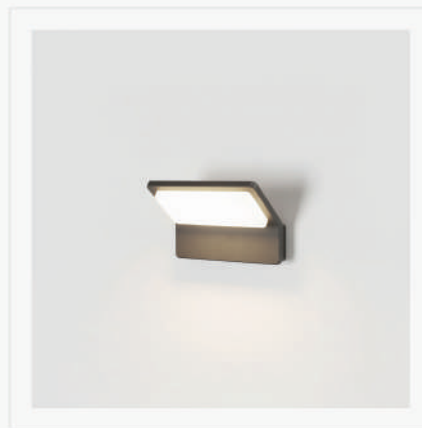

- CRI >85
- DIMMER NO
- VOLT AC 220
- BEAM ANG 110°
- TIME LIFE 25000H
- IP RAET IP65

CODE NO.	WATT	LIUMEN	CCT
1100426	20W	1600LM	3000K