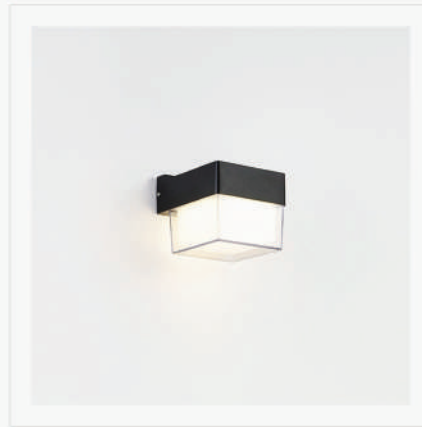

CRI >85
DIMMER NO
VOLT AC 220

BEAM ANG 110°
TIME LIFE 30000H
IP RAET IP65

CODE NO.	WATT	LIUMEN	CCT
100051	6W	480LM	2700K