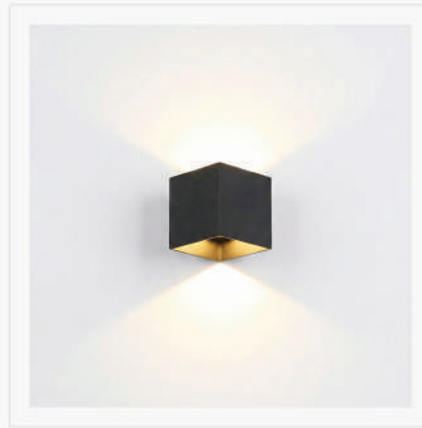

CRI >85
DIMMER NO
VOLT AC 220

BEAM ANG 110°
TIME LIFE 25000H
IP RAET IP65

CODE NO.	WATT	LIUMEN	CCT
10438	10W	800LM	2700K