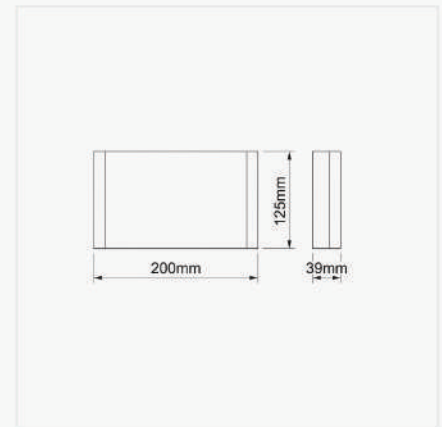

 BEAM ANG 110°
  TIME LIFE 25000H
  IP RAET IP65

CODE NO.	WATT	LIUMEN	CCT
10438	10W	800LM	2700K

 CRI >85
  DIMMER NO
  VOLT AC 220

 BEAM ANG 110°
  TIME LIFE 15 000H
  IP RAET IP65

CODE NO.	WATT	LIUMEN	CCT
1101046	6W	510LM	3000K