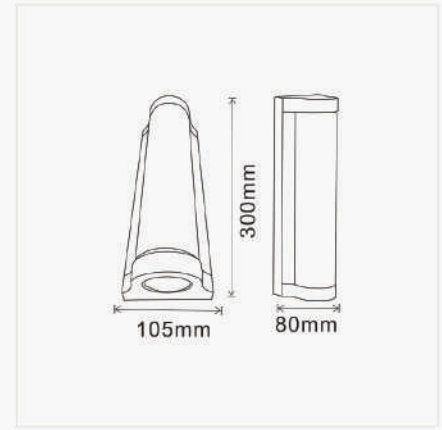

WALL LIGHTING

lightingaddress.com

HABDO
LIGHTING

CE ROHS SASO CB ECO IP65

- CRI >85
- DIMMER NO
- VOLT AC 220
- BEAM ANG 90°
- TIME LIFE 25000H
- IP RAET IP65

CODE NO.	WATT	LIUMEN	CCT
1100709	18W	1620LM	3000K