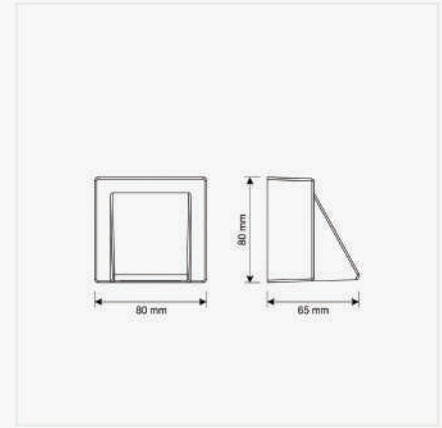

CRI >85
DIMMER NO
VOLT AC 220

BEAM ANG 110°
TIME LIFE 15000H
IP RAET IP65

CODE NO.	WATT	LIUMEN	CCT
10196	5W	400LM	3000K