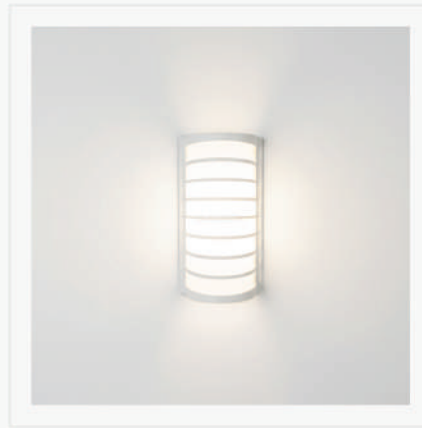

 BEAM ANG 110°
  TIME LIFE 25000H
  IP RAET IP65

CODE NO.	WATT	LIUMEN	CCT
10539	12W	1000LM	3000K

 CRI >85
  DIMMER NO
  VOLT AC 220

 BEAM ANG 110°
  TIME LIFE 15000H
  IP RAET IP65

CODE NO.	WATT	LIUMEN	CCT
10536	12W	1000LM	3000K