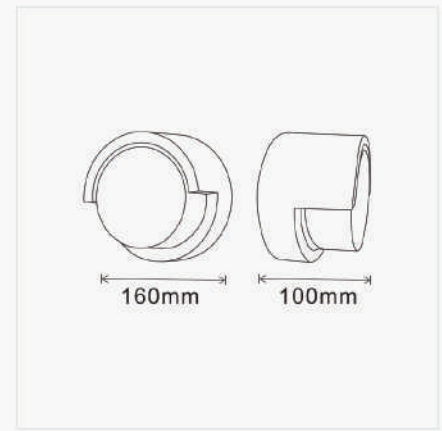

- CRI >85
- DIMMER NO
- VOLT AC 220
- BEAM ANG 90°
- TIME LIFE 25000H
- IP RAET IP65

CODE NO.	WATT	LIUMEN	CCT
100135	18W	1620LM	3000K