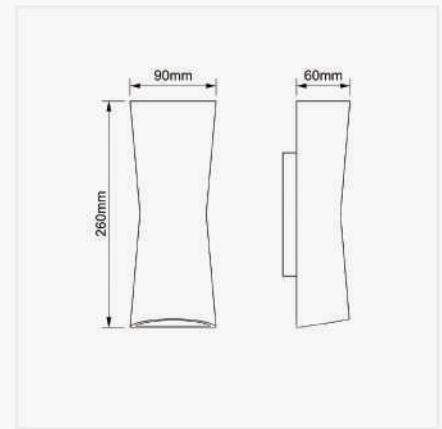

CRI >85
DIMMER NO
VOLT AC 220

BEAM ANG 110°
TIME LIFE 30000H
IP RAET IP65

CODE NO.	WATT	LIUMEN	CCT
10204	10W	850LM	3000K