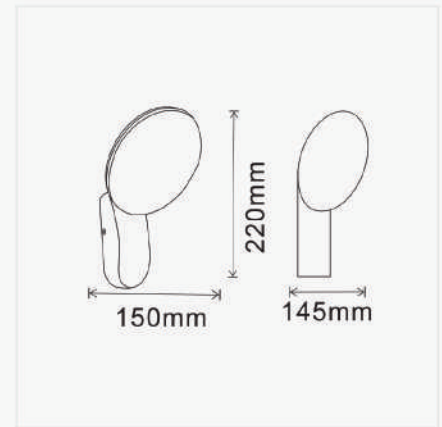

 BEAM ANG 110°
  TIME LIFE 25000H
  IP RAET IP65

CODE NO.	WATT	LIUMEN	CCT
1101007	6W	480LM	3000K

 CRI >85
  DIMMER NO
  VOLT AC 220

 BEAM ANG 110°
  TIME LIFE 25000H
  IP RAET IP65

CODE NO.	WATT	LIUMEN	CCT
100027	18W	1620LM	3000K