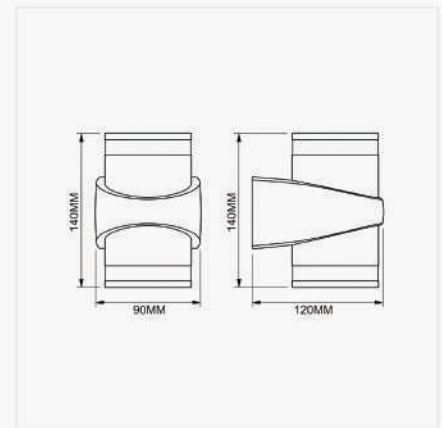

CRI >85
DIMMER NO
VOLT AC 220

BEAM ANG 110°
TIME LIFE 30000H
IP RAET IP65

CODE NO.	WATT	LIUMEN	CCT
100041	10W	850LM	3000K