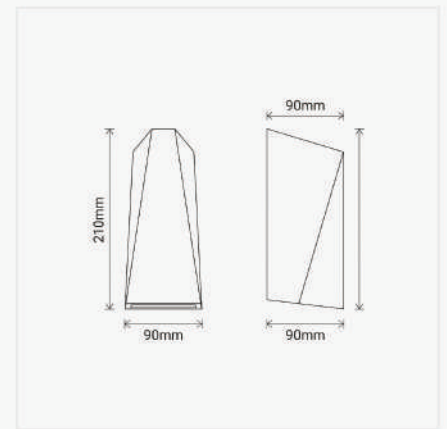

 BEAM ANG 110°
  TIME LIFE 30000H
  IP RAET IP65

CODE NO.	WATT	LIUMEN	CCT
100051	6W	480LM	2700K

 CRI >85
  DIMMER NO
  VOLT AC 220

 BEAM ANG 110°
  TIME LIFE 30000H
  IP RAET IP65

CODE NO.	WATT	LIUMEN	CCT
15038	10W	800LM	3000K