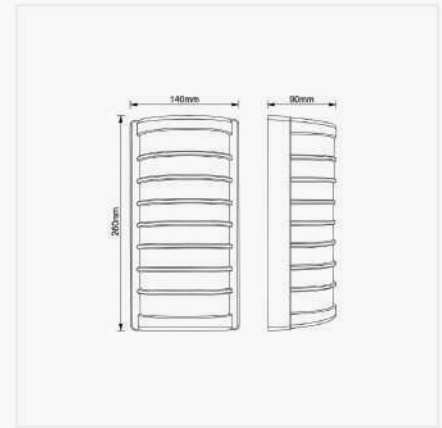

 BEAM ANG 110°
  TIME LIFE 25000H
  IP RAET IP65

CODE NO.	WATT	LIUMEN	CCT
10539	12W	1000LM	3000K

 CRI >85
  DIMMER NO
  VOLT AC 220

 BEAM ANG 110°
  TIME LIFE 15000H
  IP RAET IP65

CODE NO.	WATT	LIUMEN	CCT
10536	12W	1000LM	3000K