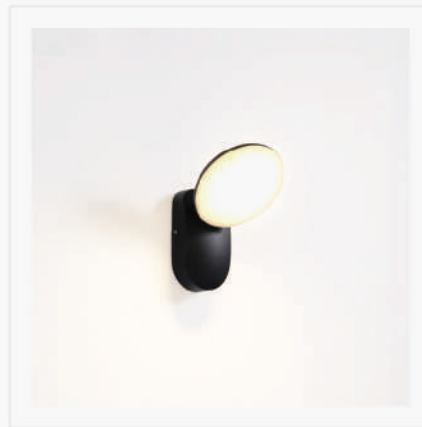

 BEAM ANG 110°
  TIME LIFE 25000H
  IP RAET IP65

CODE NO.	WATT	LIUMEN	CCT
1101007	6W	480LM	3000K

 CRI >85
  DIMMER NO
  VOLT AC 220

 BEAM ANG 110°
  TIME LIFE 25000H
  IP RAET IP65

CODE NO.	WATT	LIUMEN	CCT
100027	18W	1620LM	3000K