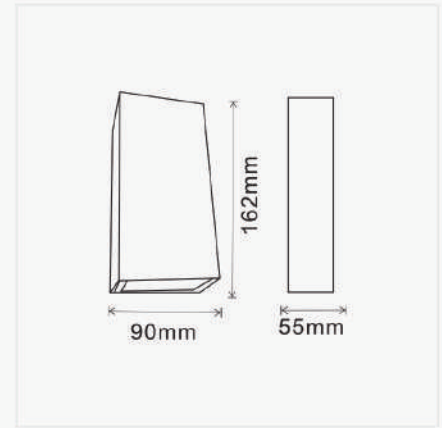

CRI >85
DIMMER NO
VOLT AC 220

BEAM ANG 110°
TIME LIFE 25000H
IP RAET IP65

CODE NO.	WATT	LIUMEN	CCT
100153	10W	900LM	3000K