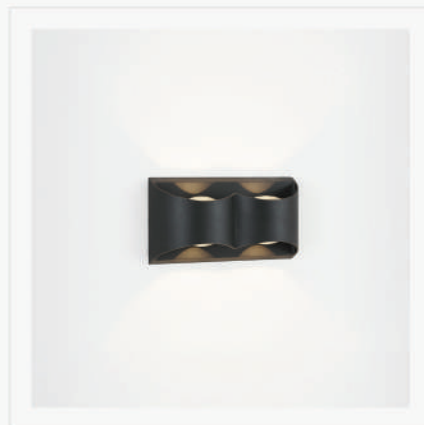

CRI >85
DIMMER NO
VOLT AC 220

BEAM ANG 110°
TIME LIFE 25000H
IP RAET IP65

CODE NO.	WATT	LIUMEN	CCT
1100343	20W	1800LM	3000K