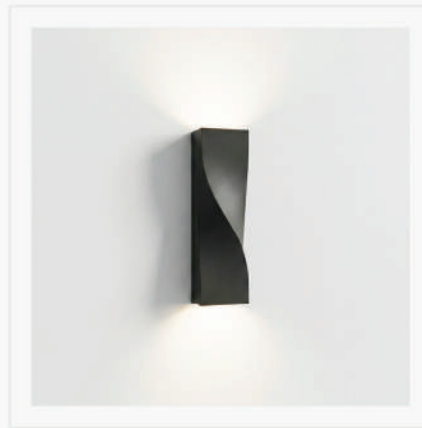

CRI >85
DIMMER NO
VOLT AC 220

BEAM ANG 110°
TIME LIFE 15000H
IP RAET IP65

CODE NO.	WATT	LIUMEN	CCT
100142	10W	900LM	3000K