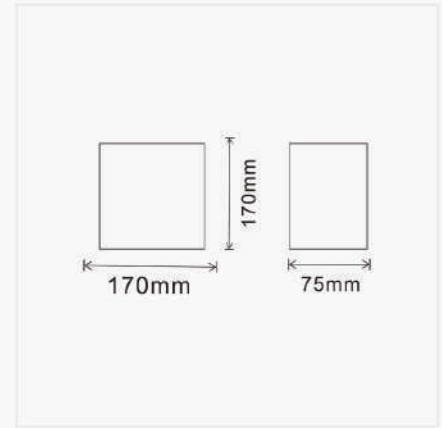

CRI >85
DIMMER NO
VOLT AC 220

BEAM ANG 110°
TIME LIFE 25000H
IP RAET IP65

CODE NO.	WATT	LIUMEN	CCT
10438	10W	800LM	2700K