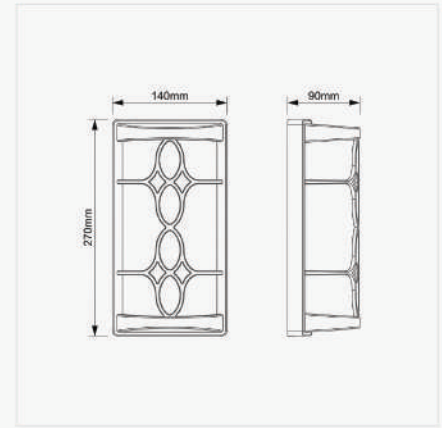

 BEAM ANG 110°
  TIME LIFE 25000H
  IP RAET IP65

CODE NO.	WATT	LIUMEN	CCT
10539	12W	1000LM	3000K

 CRI >85
  DIMMER NO
  VOLT AC 220

 BEAM ANG 110°
  TIME LIFE 15000H
  IP RAET IP65

CODE NO.	WATT	LIUMEN	CCT
10536	12W	1000LM	3000K