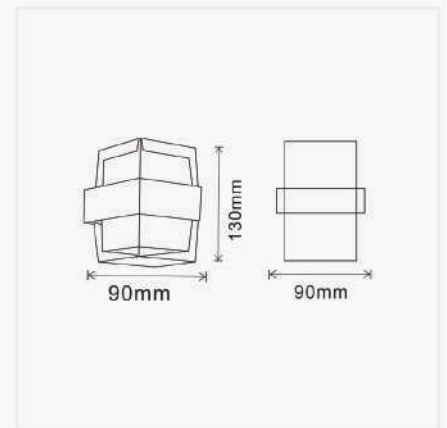

CRI >85
DIMMER NO
VOLT AC 220

BEAM ANG 110°
TIME LIFE 15000H
IP RAET IP65

CODE NO.	WATT	LIUMEN	CCT
100052	10W	800LM	3000K