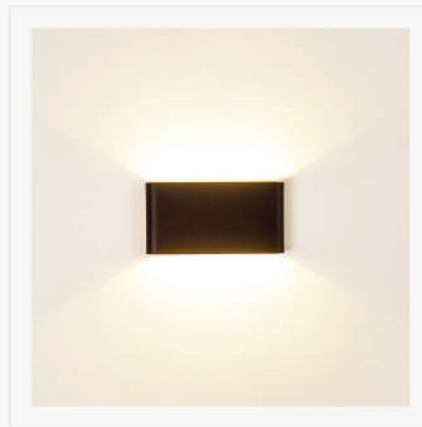

 BEAM ANG 110°
  TIME LIFE 25000H
  IP RAET IP65

CODE NO.	WATT	LIUMEN	CCT
10438	10W	800LM	2700K

 CRI >85
  DIMMER NO
  VOLT AC 220

 BEAM ANG 110°
  TIME LIFE 15 000H
  IP RAET IP65

CODE NO.	WATT	LIUMEN	CCT
1101046	6W	510LM	3000K