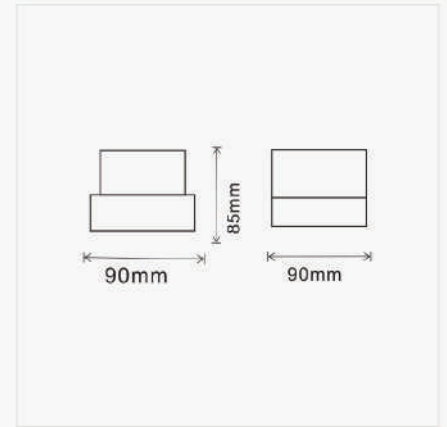

CRI >85
DIMMER NO
VOLT AC 220

BEAM ANG 110°
TIME LIFE 30000H
IP RAET IP65

CODE NO.	WATT	LIUMEN	CCT
100051	6W	480LM	2700K