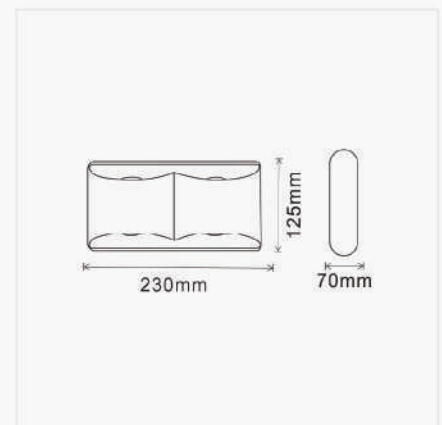

CRI >85
DIMMER NO
VOLT AC 220

BEAM ANG 110°
TIME LIFE 25000H
IP RAET IP65

CODE NO.	WATT	LIUMEN	CCT
1100343	20W	1800LM	3000K