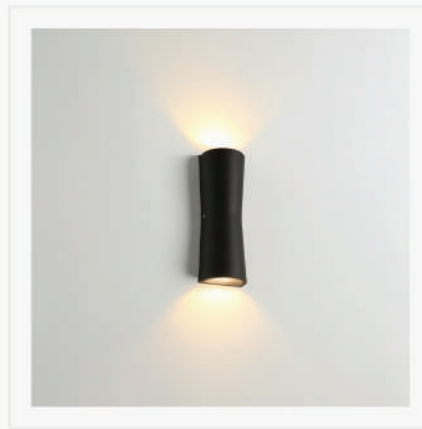

CRI >85
DIMMER NO
VOLT AC 220

BEAM ANG 110°
TIME LIFE 30000H
IP RAET IP65

CODE NO.	WATT	LIUMEN	CCT
10204	10W	850LM	3000K