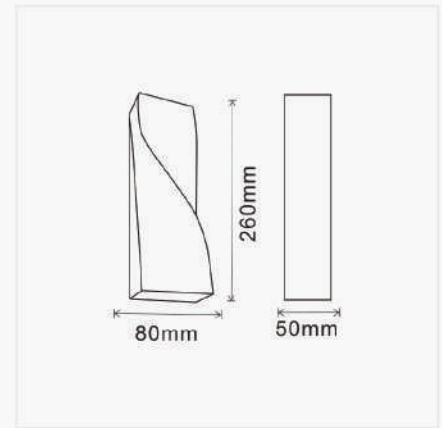

CRI >85
DIMMER NO
VOLT AC 220

BEAM ANG 110°
TIME LIFE 15000H
IP RAET IP65

CODE NO.	WATT	LIUMEN	CCT
100142	10W	900LM	3000K