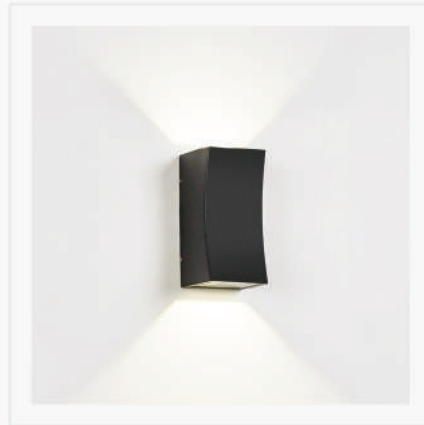

CRI >85
DIMMER NO
VOLT AC 220

BEAM ANG 110°
TIME LIFE 25000H
IP RAET IP65

CODE NO.	WATT	LIUMEN	CCT
10205	14W	1260LM	3000K