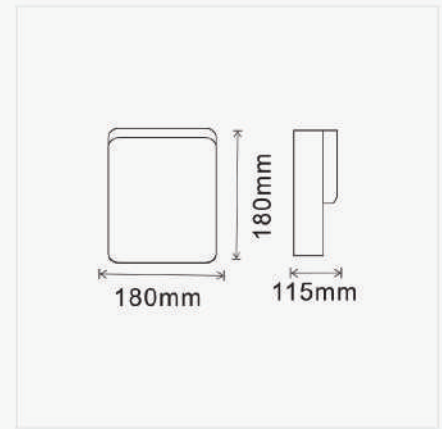

- CRI >85
- DIMMER NO
- VOLT AC 220
- BEAM ANG 90°
- TIME LIFE 25000H
- IP RAET IP65

CODE NO.	WATT	LIUMEN	CCT
100138	18W	1620LM	3000K