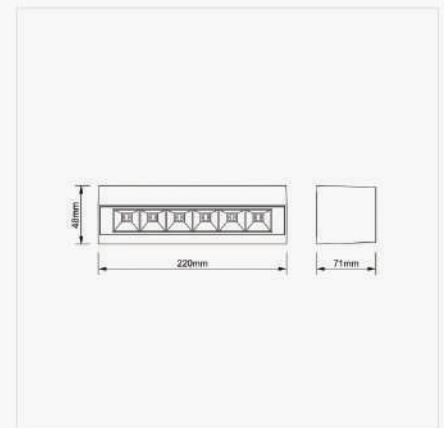

- CRI >85
- DIMMER NO
- VOLT AC 220
- BEAM ANG 110°
- TIME LIFE 15000H
- IP RAET IP65

CODE NO.	WATT	LIUMEN	CCT
1100432	14W	1400LM	3000K
1100430	8W	640LM	3000K