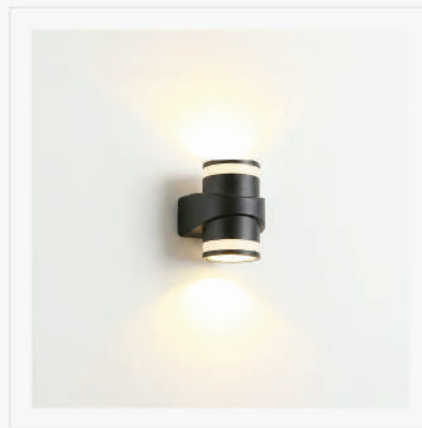

CRI >85
DIMMER NO
VOLT AC 220

BEAM ANG 110°
TIME LIFE 30000H
IP RAET IP65

CODE NO.	WATT	LIUMEN	CCT
100041	10W	850LM	3000K