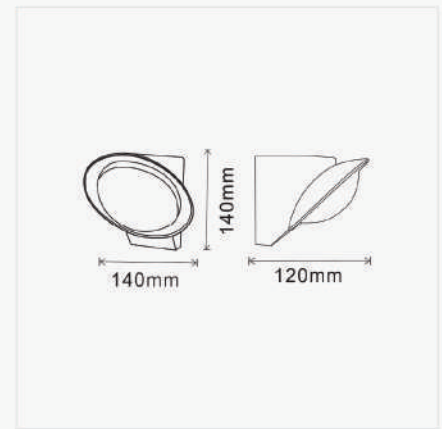

CRI >85
DIMMER NO
VOLT AC 220

BEAM ANG 110°
TIME LIFE 25000H
IP RAET IP65

CODE NO.	WATT	LIUMEN	CCT
100139	18W	1620LM	3000K