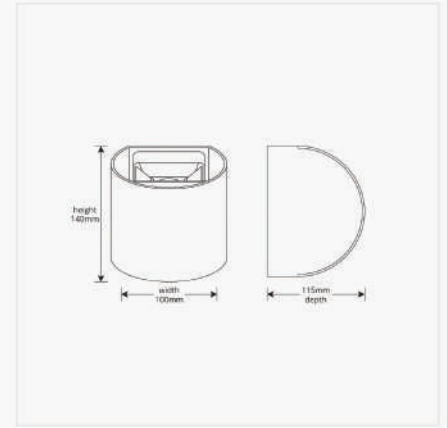

CRI >85
DIMMER NO
VOLT AC 220

BEAM ANG 110°
TIME LIFE 25000H
IP RAET IP65

CODE NO.	WATT	LIUMEN	CCT
10066	6W	480LM	3000K