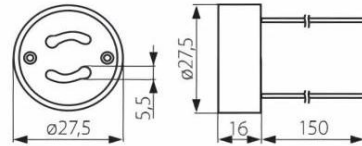

LIGHT INDOOR

GU10 LAMP

Basic Parameters

Input Voltag: AC100-240V
 Frequency: 50/60Hz
 CCT: 3000K
 Protection Level: IP20
 Life Time: 15000 hours
 CRI: 95
 Dimmable: NO
 Size: 50*56mm

Products Information

Item no	Max.Power (w)	input	Light angle	Lumen/w	Material
GH GU10	9	100-240v	60	810Lm/w	PC

PRODUCT DATASHEET

Stylish design, traditional light base, exquisite appearance, 36 Transparent and light glass cover, soft brightness degree light angle Energy-saving, long lifespan.

Mounting Method