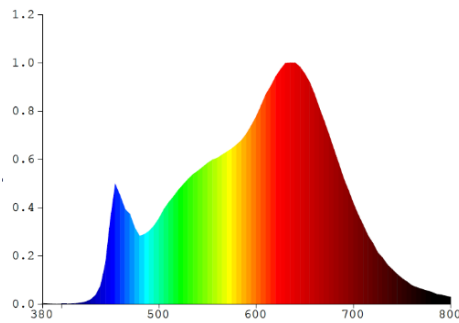

LIGHT INDOOR

GU10 LAMP

Basic Parameters

Input Voltag: AC100-240V
 Frequency: 50/60Hz
 CCT: 3000K
 Protection Level: IP20
 Life Time: 15000 hours
 CRI: 95
 Dimmable: NO
 Size: 50*56mm

Products Information

Item no	Max.Power (w)	input	Light angle	Lumen/w	Material
GH GU10	9	100-240v	60	810Lm/w	PC

PRODUCT DATASHEET

Stylish design, traditional light base, exquisite appearance, 36 Transparent and light glass cover, soft brightness degree light angle Energy-saving, long lifespan.

Mounting Method